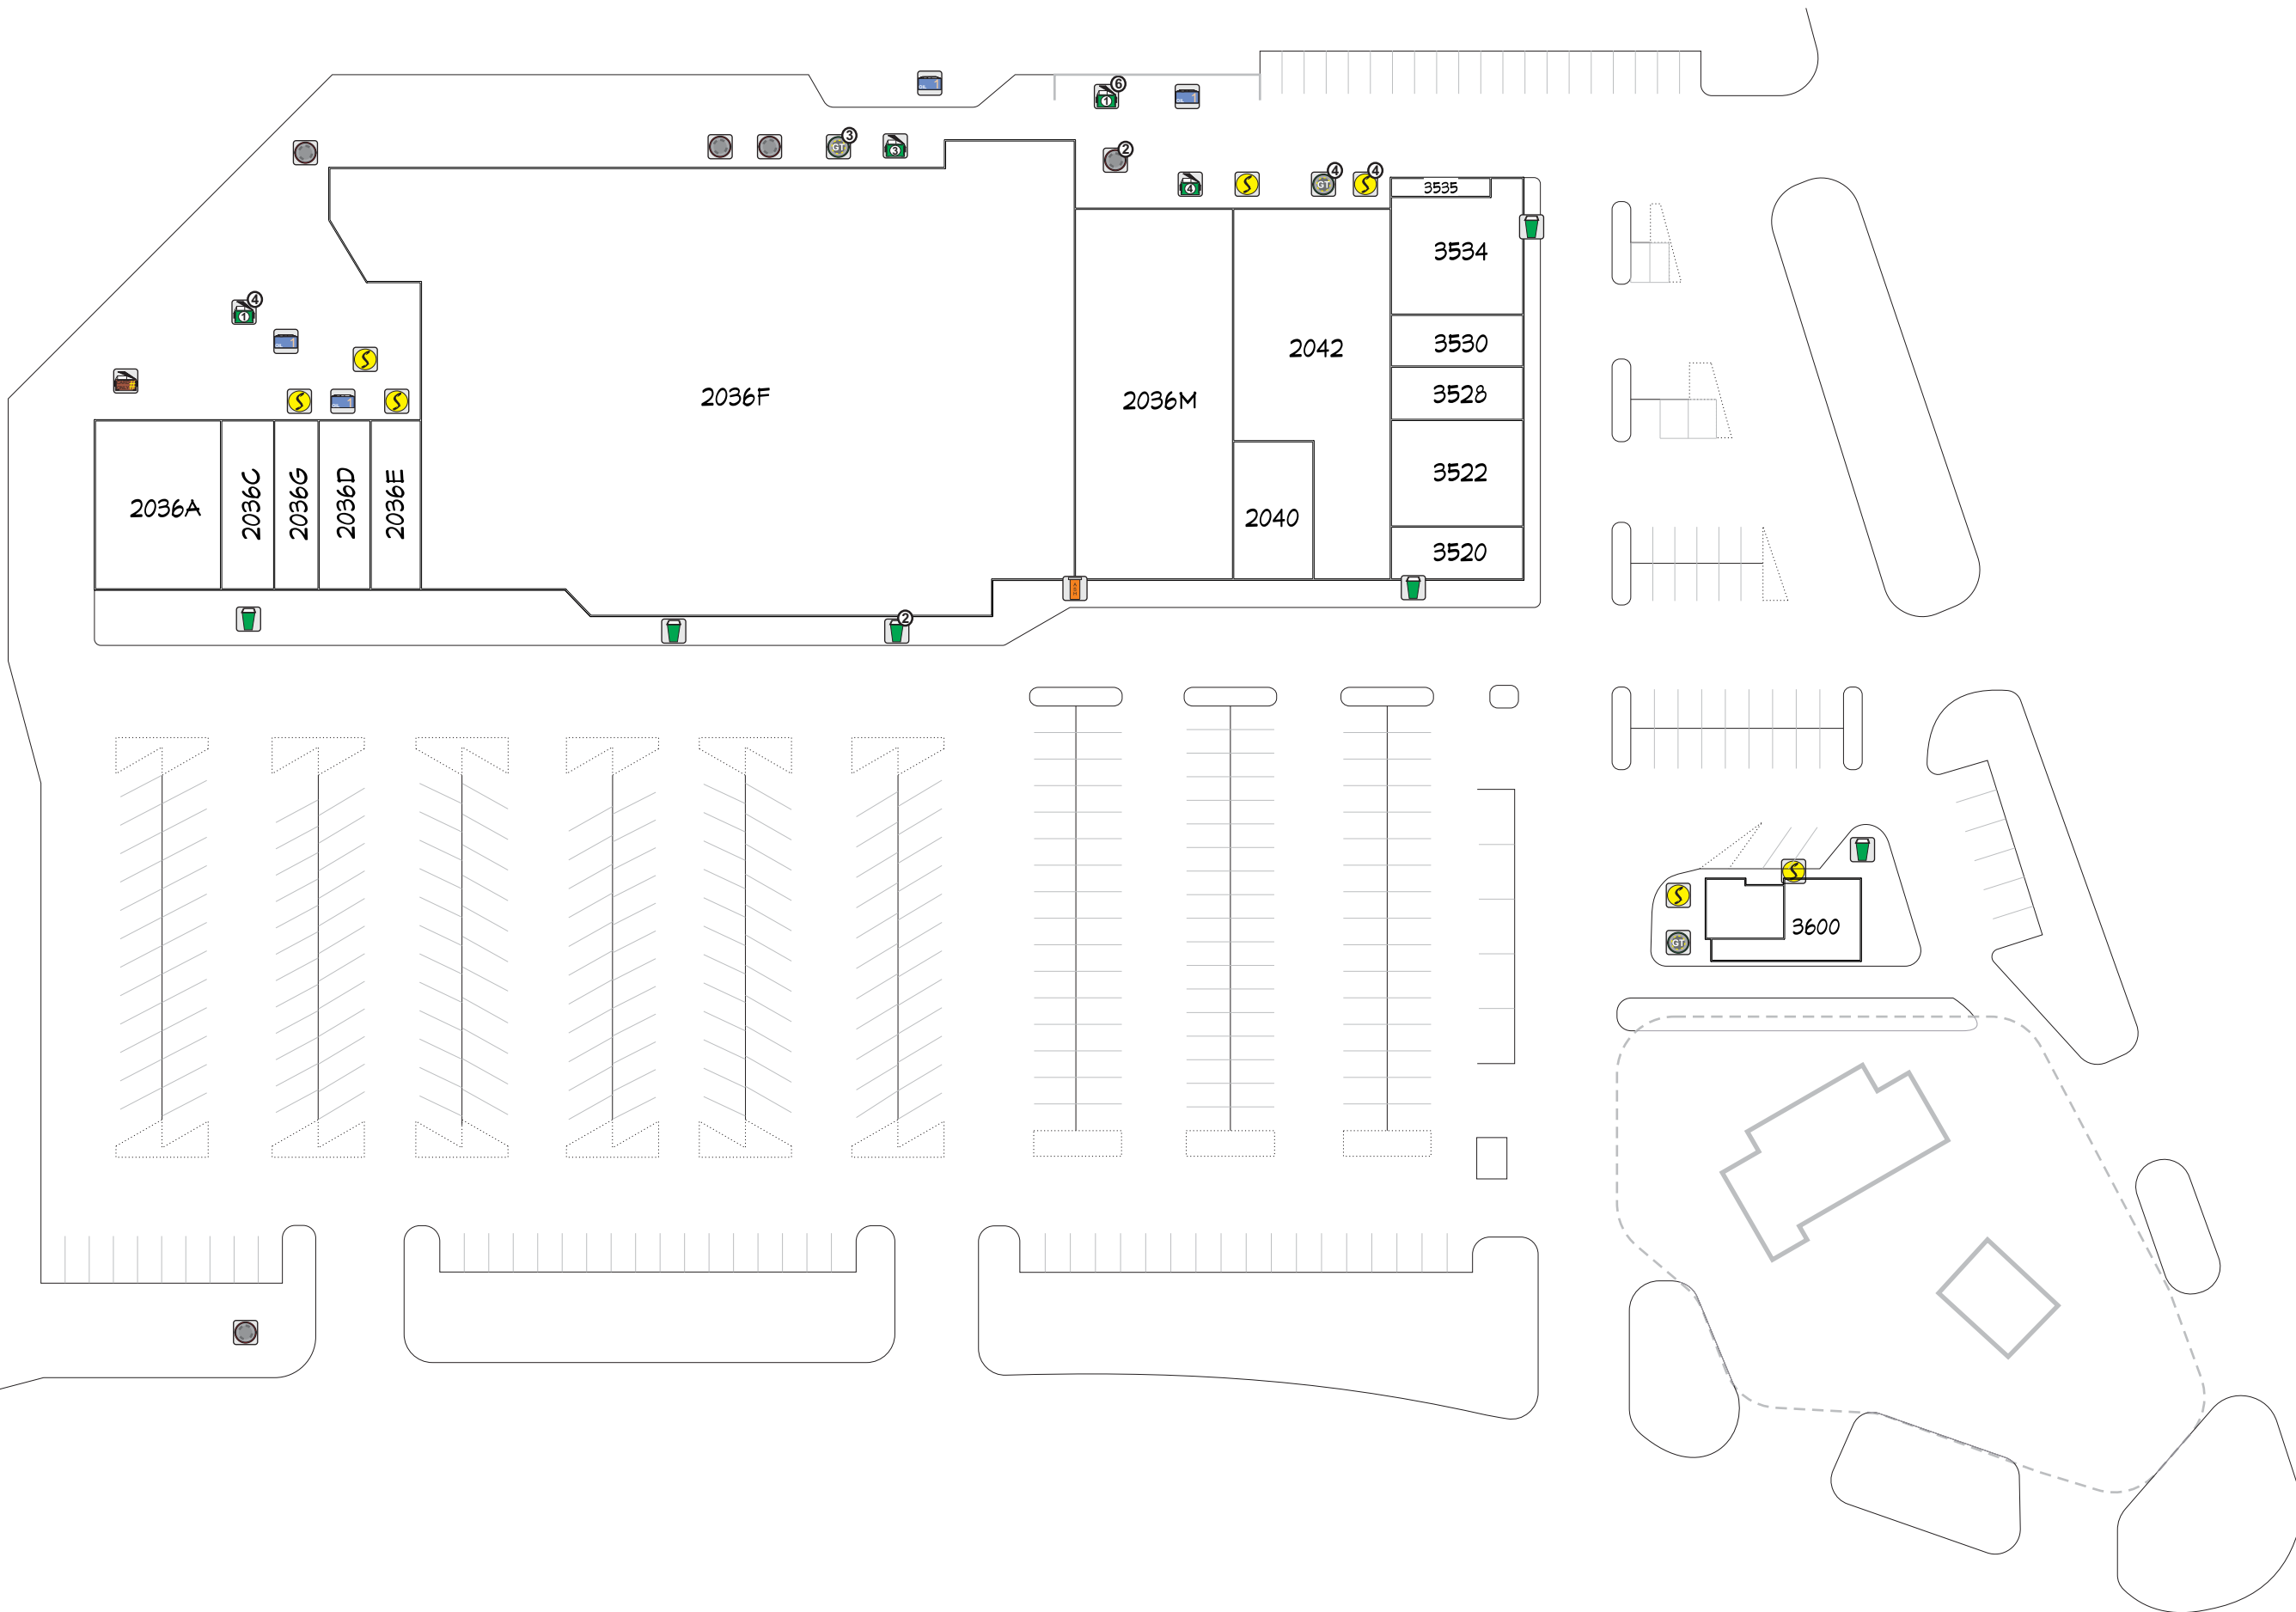

Customer Logo Here

- BLANK
- KEY MEAS.
- PARKING
- VISUALEYES
- DRAINAGE
- ELECTRIC
- FIRE
- GAS
- LANDSCAPE
- LIGHTS BLDG
- LIGHTS PARK
- MARKING
- PHYSICAL
- SIGNAGE
- WASTE
- WATER

PROPERTY NAME	
Client Name	
Waste Plan	
CI-yy-xxxx-017	
Rev. 0	
Date: 7/1/2020	
www.caoilte.com	