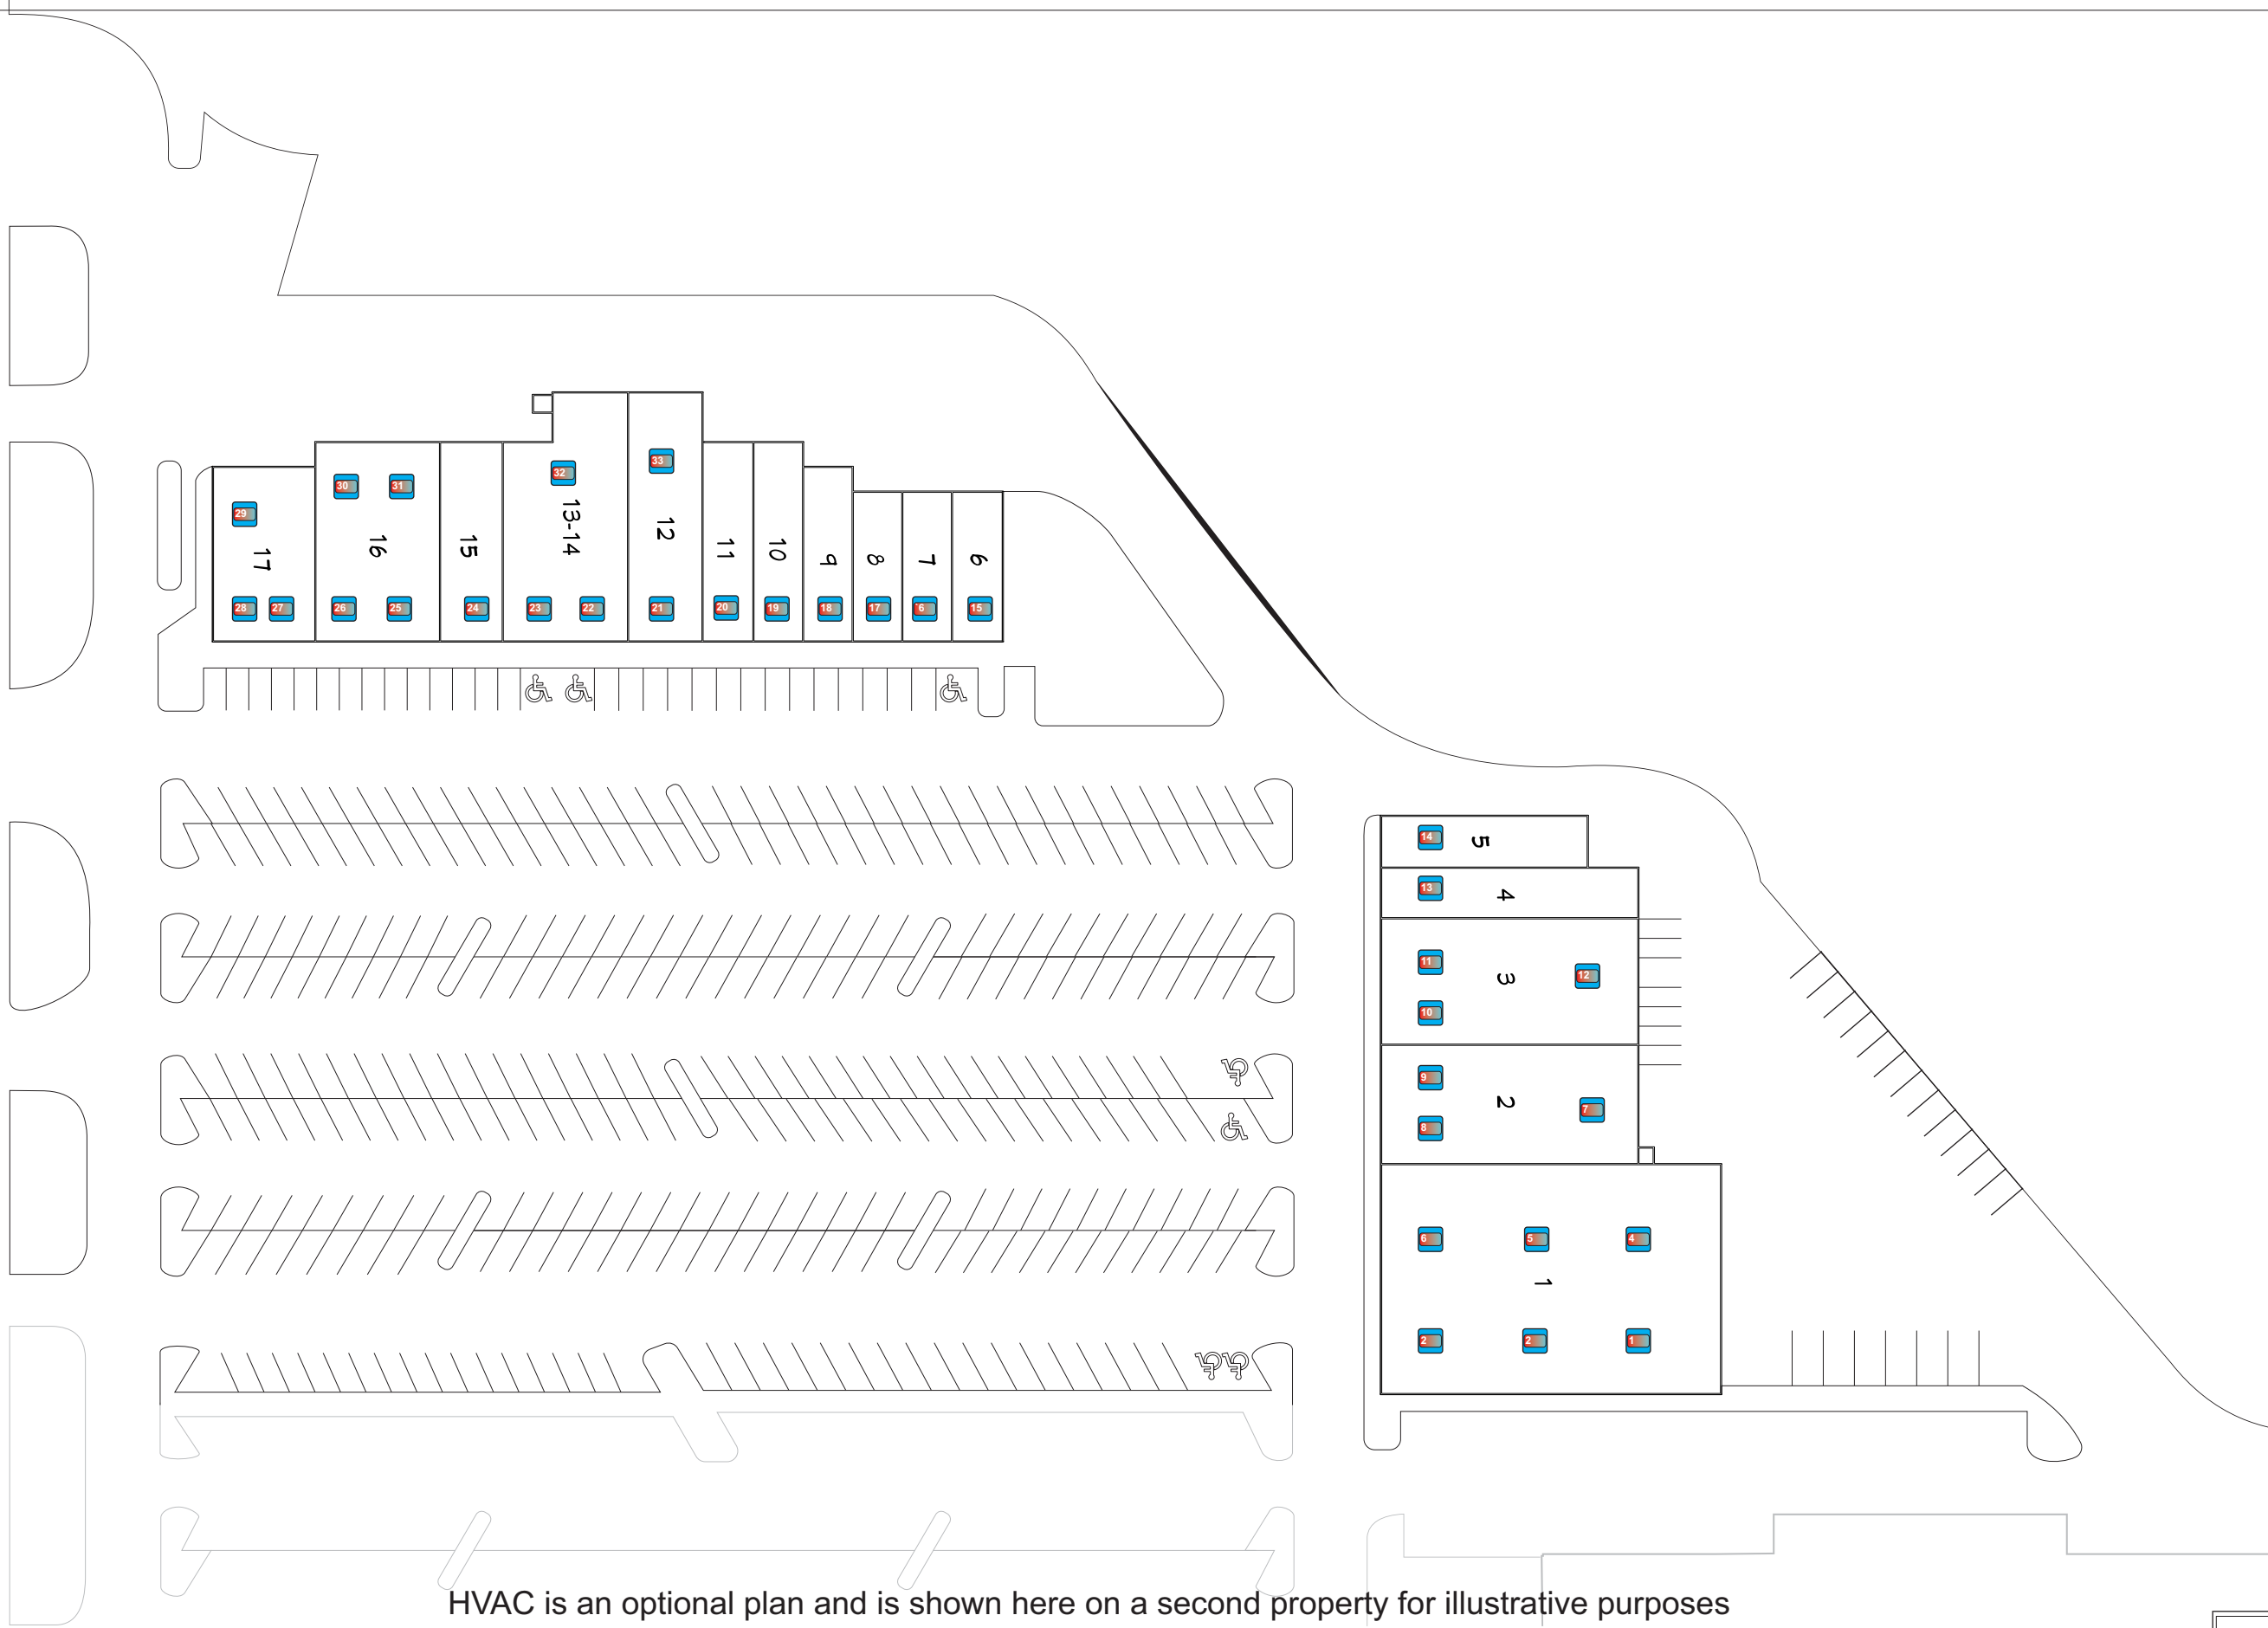

Customer Logo Here

- BLANK
- KEY MEAS.
- PARKING
- VISUALEYES
- DRAINAGE
- ELECTRIC
- FIRE
- GAS
- LANDSCAPE
- LIGHTS BLDG
- LIGHTS PARK
- MARKING
- PHYSICAL
- SIGNAGE
- WASTE
- WATER

HVAC is an optional plan and is shown here on a second property for illustrative purposes

PROPERTY NAME	
Client Name	
HVAC Plan	
CI-yy-xxxx-012	 www.caoilte.com
Rev. 0	
Date: 7/1/2020	