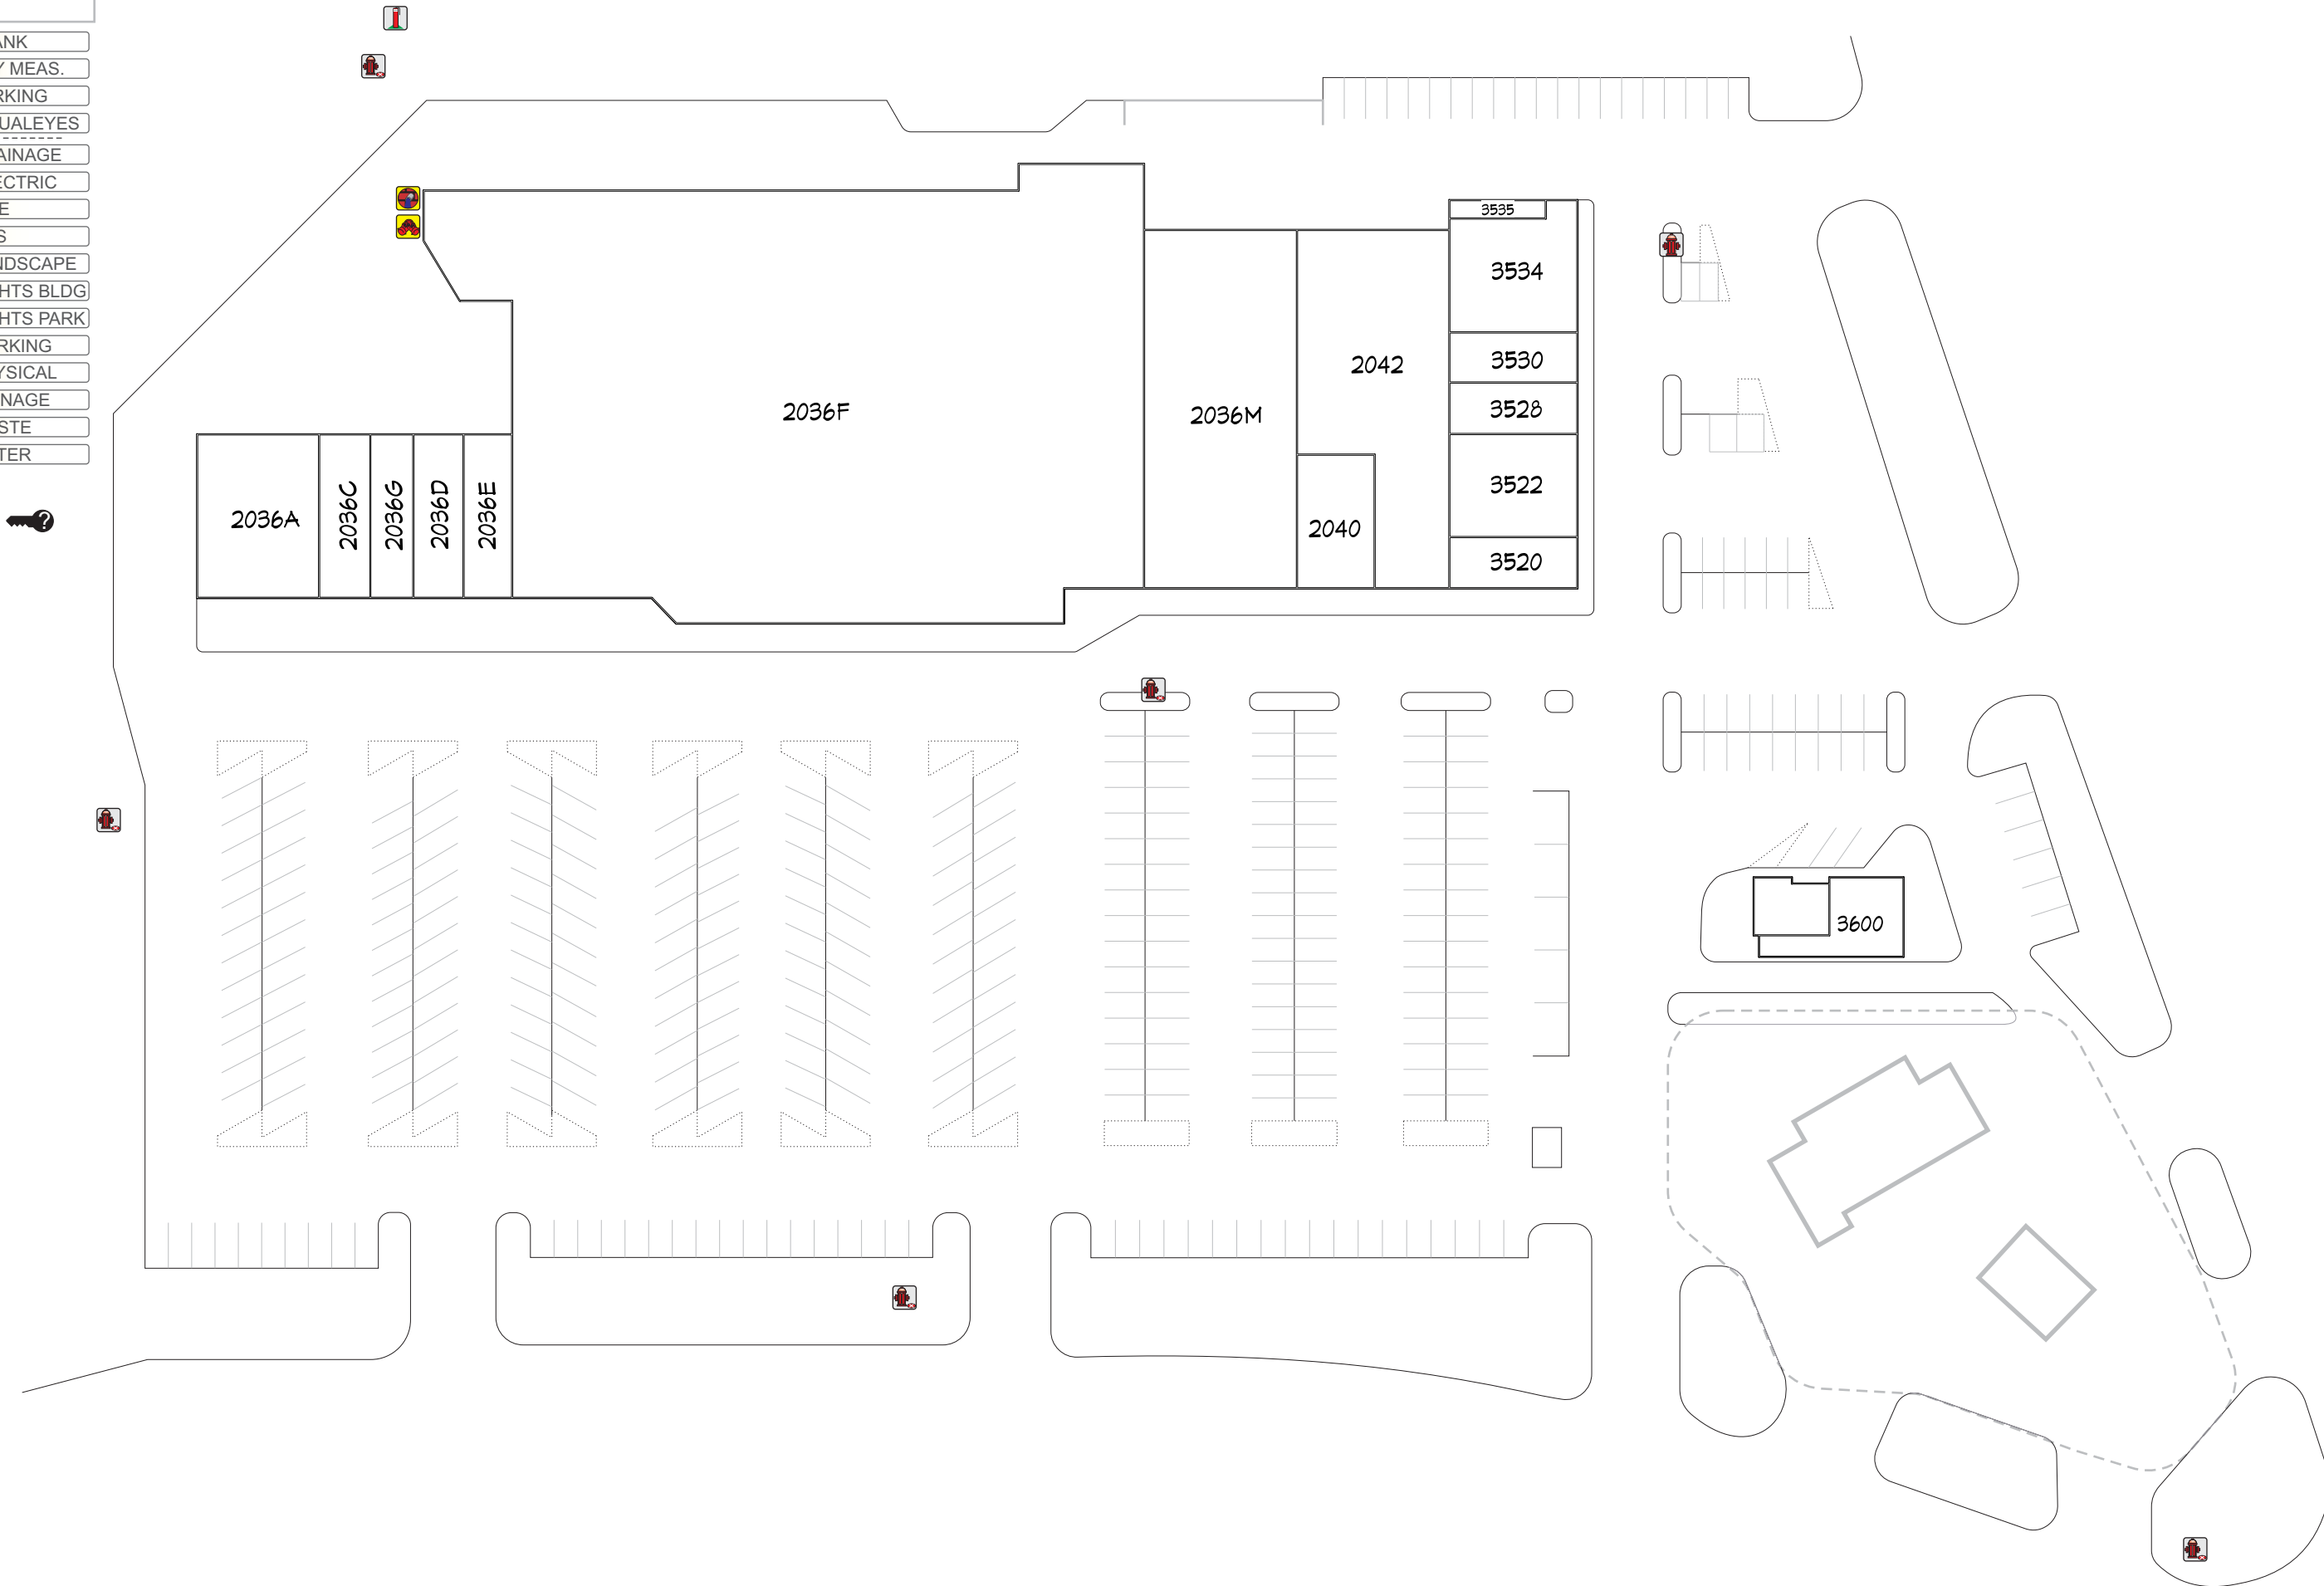

Customer Logo Here

- BLANK
- KEY MEAS.
- PARKING
- VISUALEYES
- DRAINAGE
- ELECTRIC
- FIRE
- GAS
- LANDSCAPE
- LIGHTS BLDG
- LIGHTS PARK
- MARKING
- PHYSICAL
- SIGNAGE
- WASTE
- WATER

PROPERTY NAME	
Client Name	
Site Plan	
CI-yy-xxxx-007	 www.caoilte.com
Rev. 0	
Date: 7/1/2020	