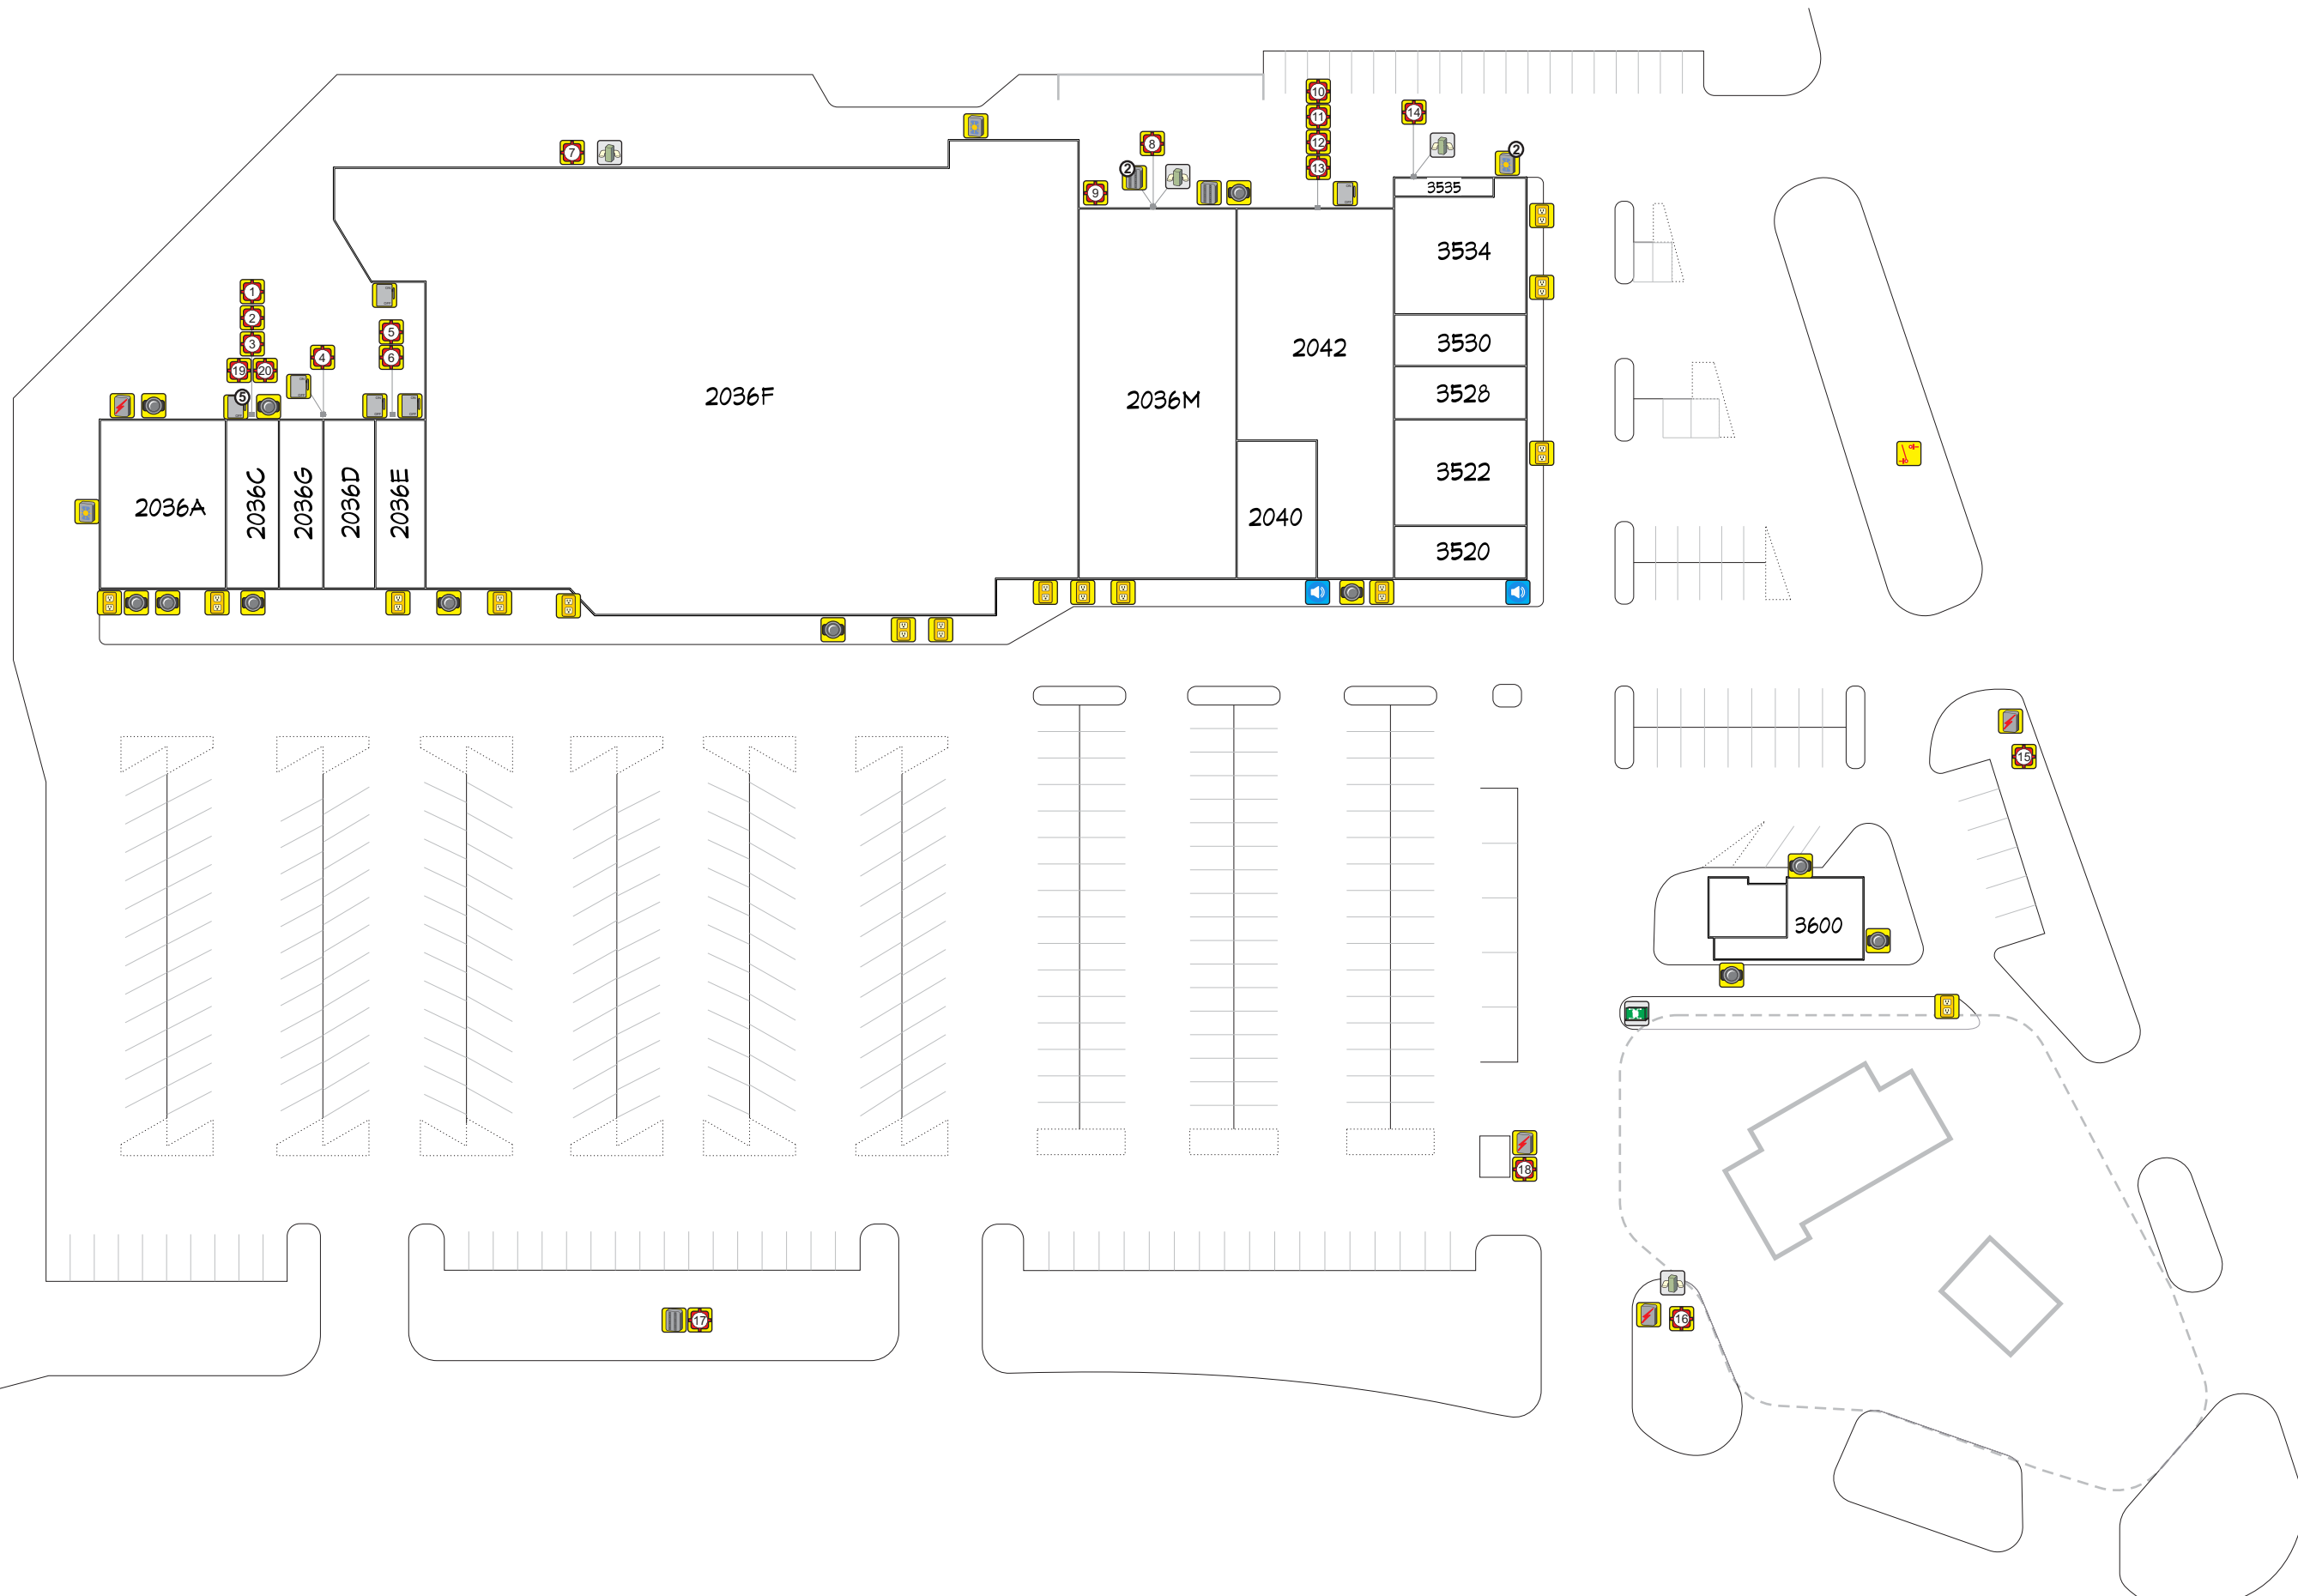

Customer Logo Here

- BLANK
  - KEY MEAS.
  - PARKING
  - VISUALEYES
  - DRAINAGE
  - ELECTRIC
  - FIRE
  - GAS
  - LANDSCAPE
  - LIGHTS BLDG
  - LIGHTS PARK
  - MARKING
  - PHYSICAL
  - SIGNAGE
  - WASTE
  - WATER
-  METER LOG

<b>PROPERTY NAME</b>	
Client Name	
Electric Plan	
CI-yy-xxxx-006	 www.caoilte.com
Rev. 0	
Date: 7/1/2020	