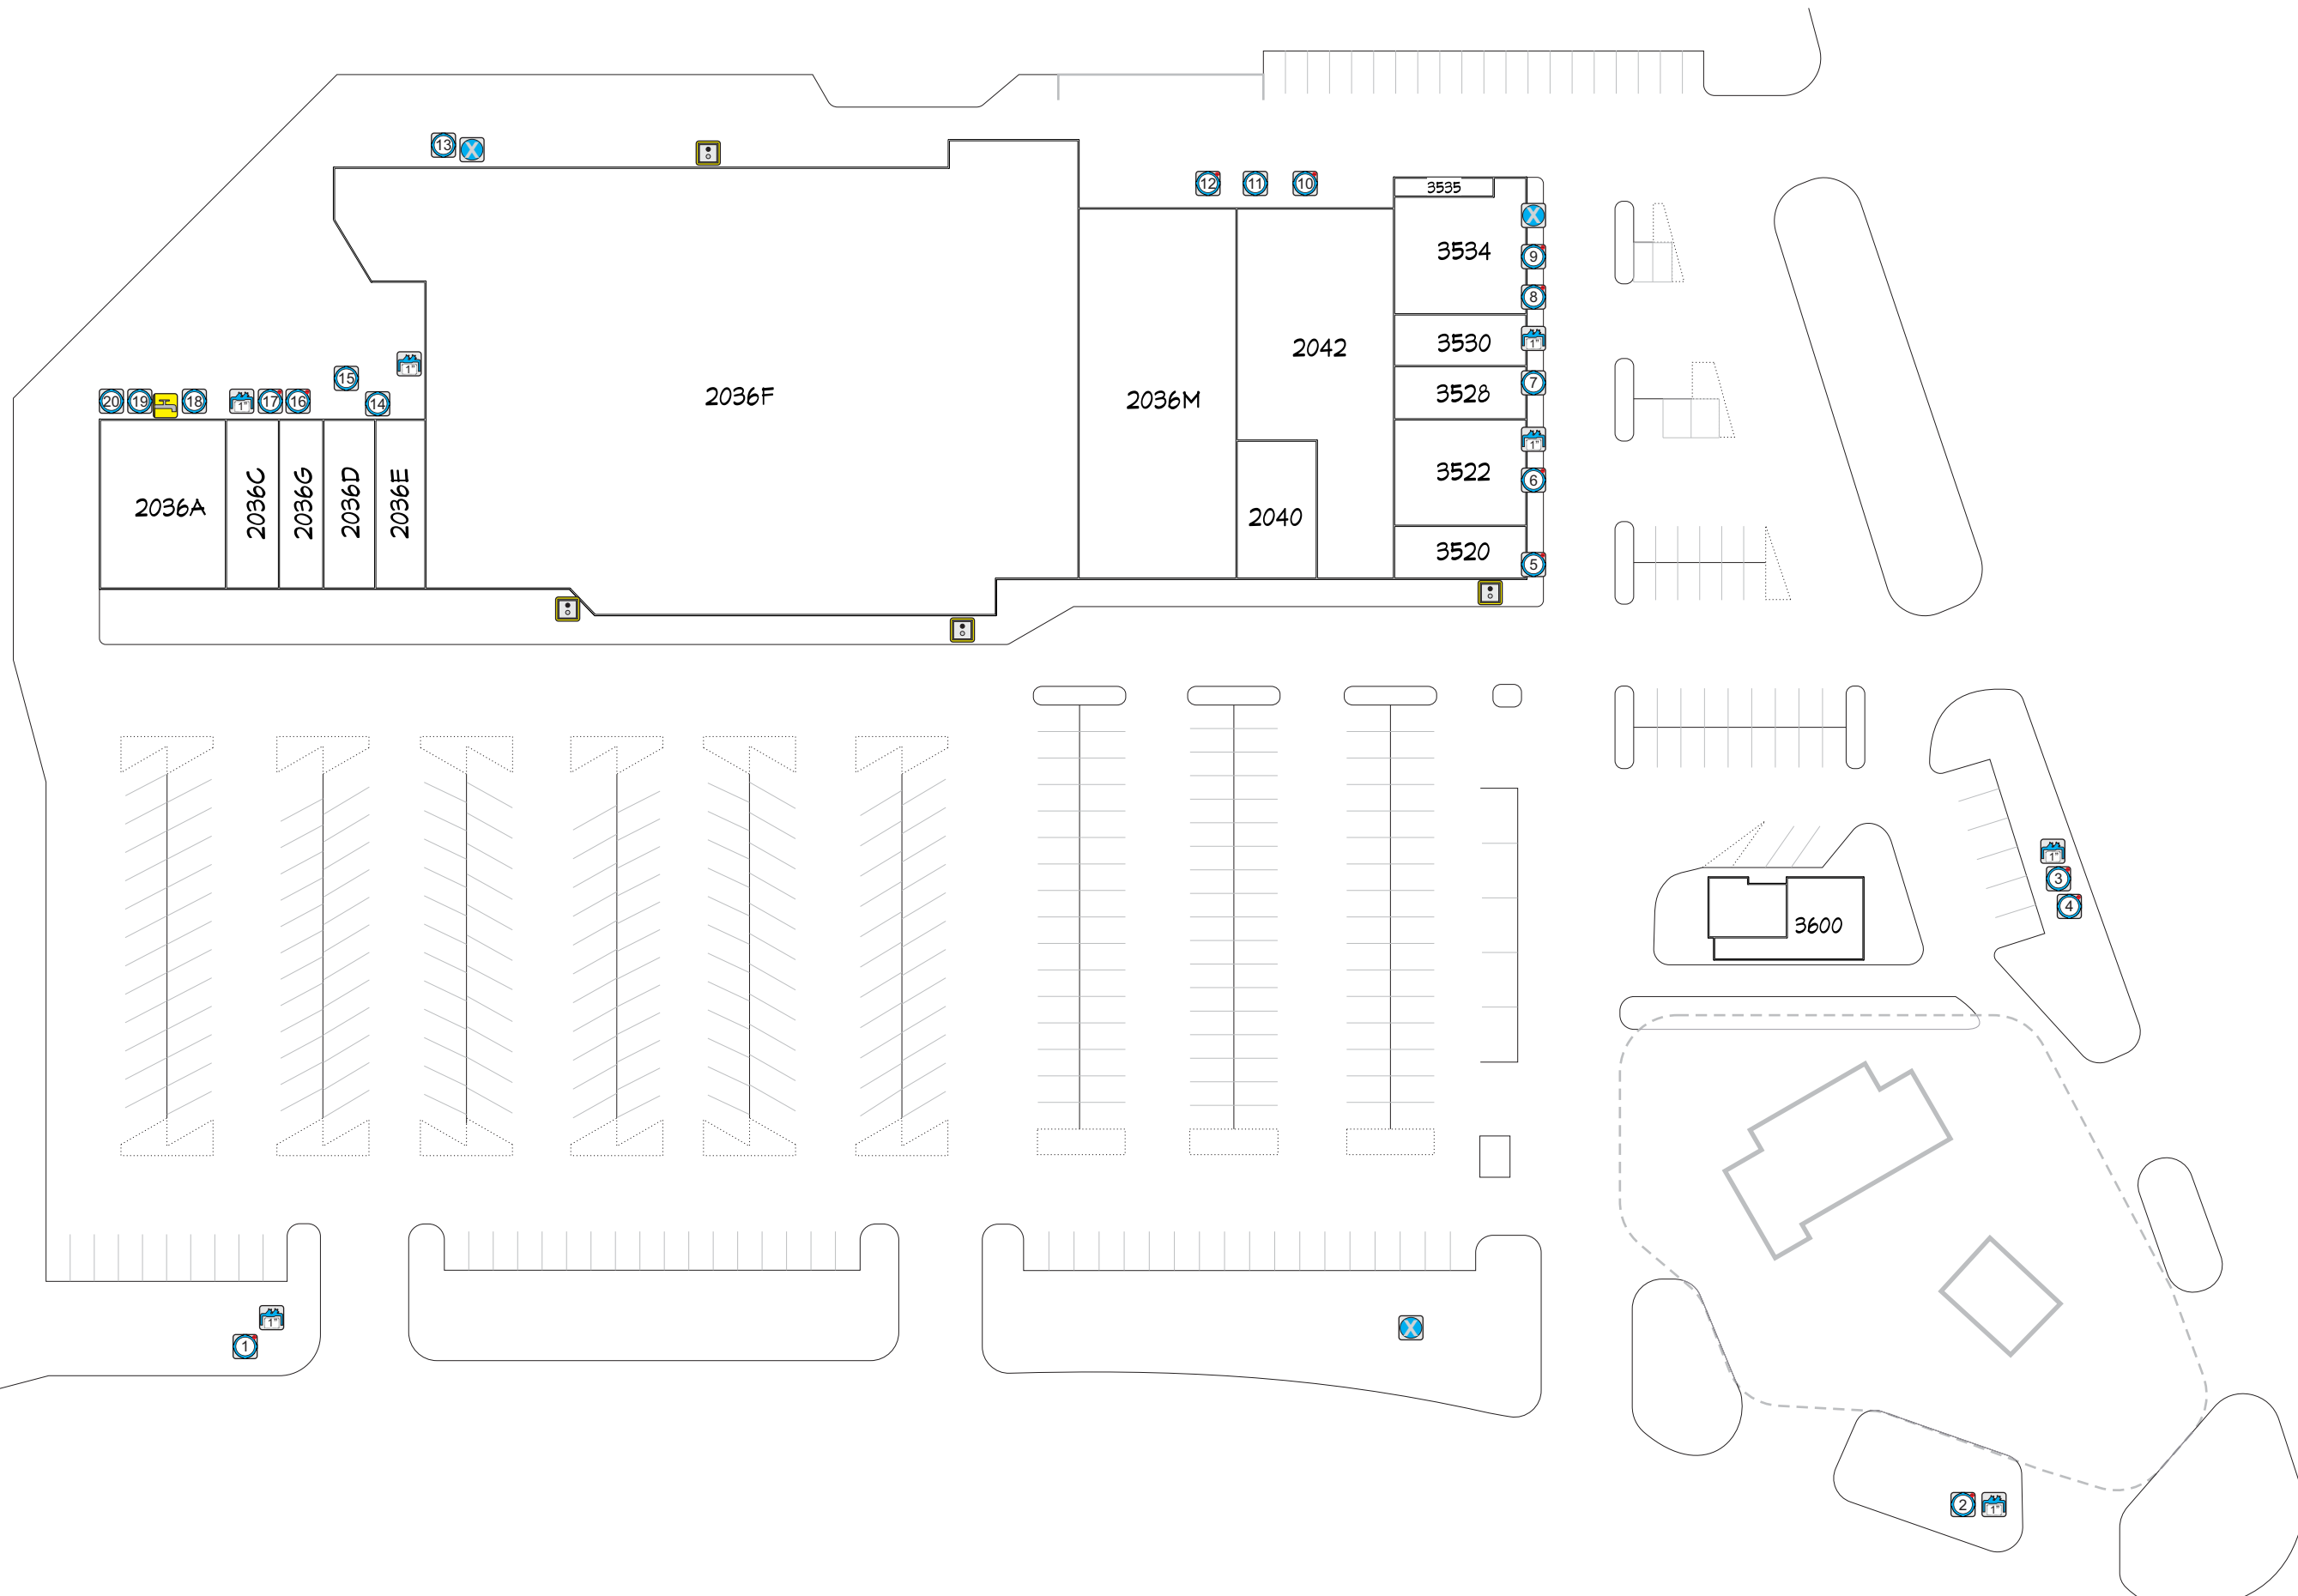

Customer Logo Here

- BLANK
- KEY MEAS.
- PARKING
- VISUALEYES
- DRAINAGE
- ELECTRIC
- FIRE
- GAS
- LANDSCAPE
- LIGHTS BLDG
- LIGHTS PARK
- MARKING
- PHYSICAL
- SIGNAGE
- WASTE
- WATER

<b>PROPERTY NAME</b>	
Client Name	
Water Plan	
CI-yy-xxxx-011	 www.caoilte.com
Rev. 0	
Date: 7/1/2020	