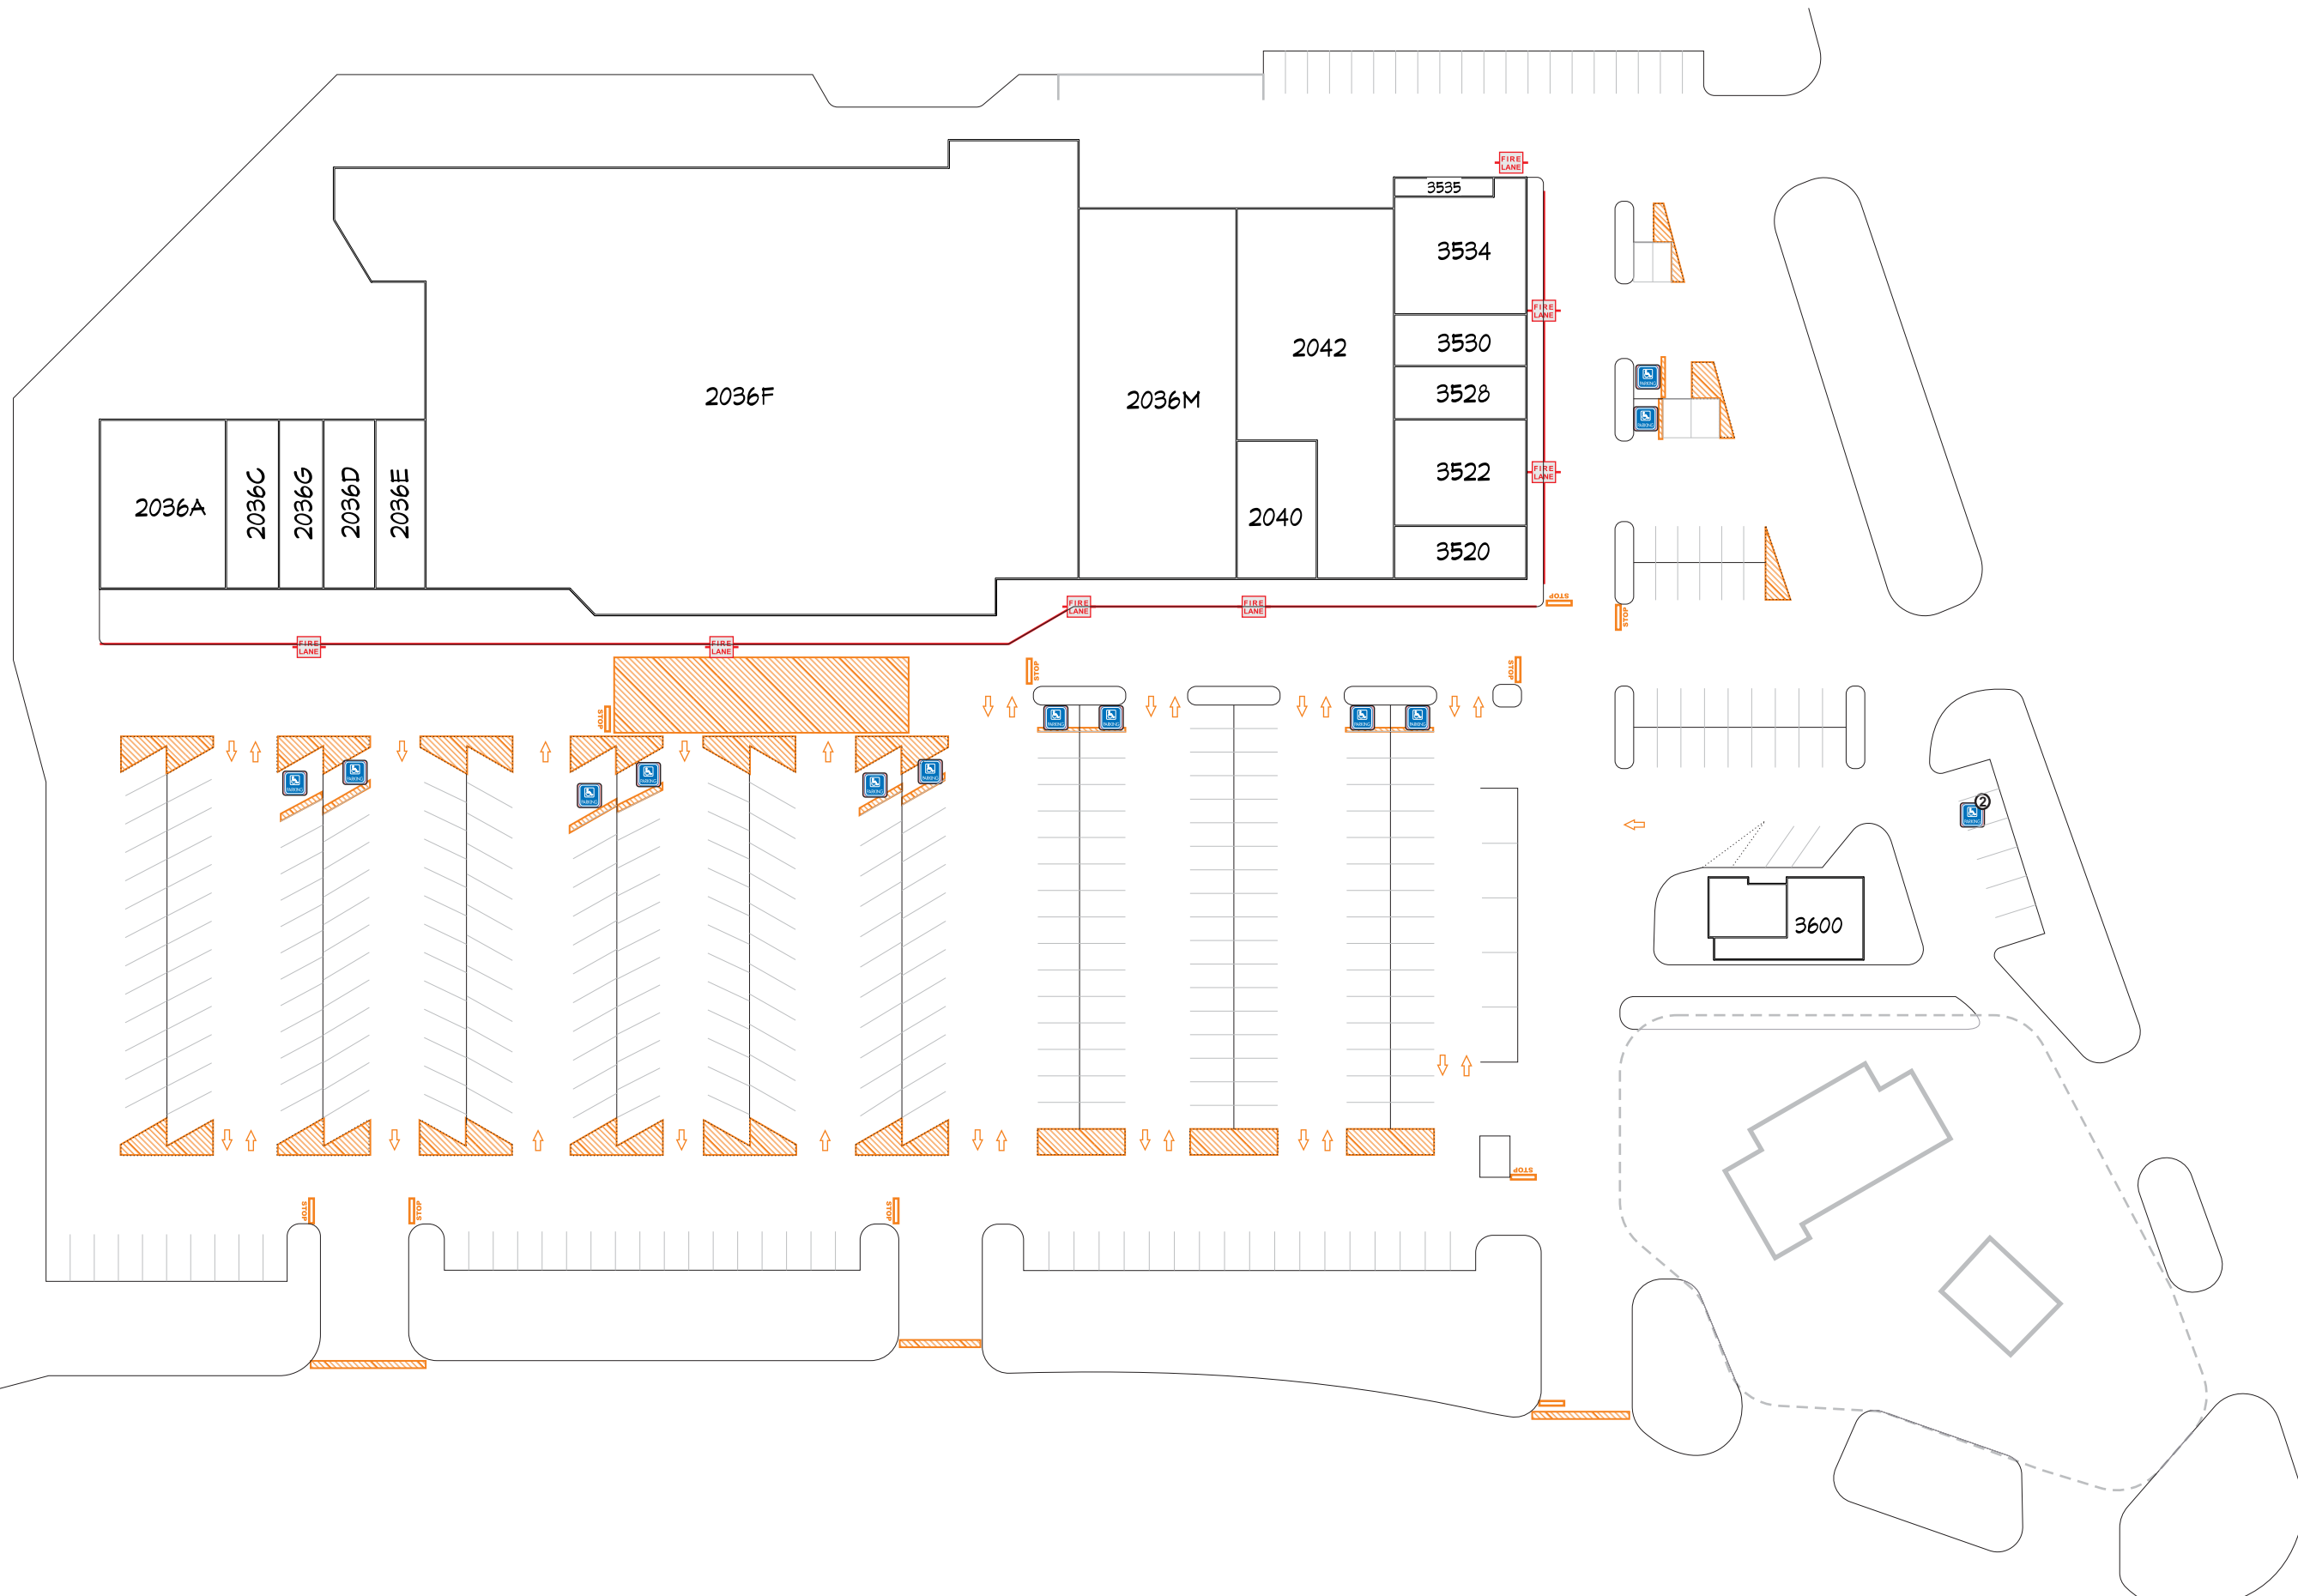

Customer Logo Here

- BLANK
- KEY MEAS.
- PARKING
- VISUALEYES
- DRAINAGE
- ELECTRIC
- FIRE
- GAS
- LANDSCAPE
- LIGHTS BLDG
- LIGHTS PARK
- MARKING
- PHYSICAL
- SIGNAGE
- WASTE
- WATER

PROPERTY NAME	
Client Name	
Marking Plan	
CI-yy-xxxx-014	CAOILTE www.caoilte.com
Rev. 0	
Date: 7/1/2020	