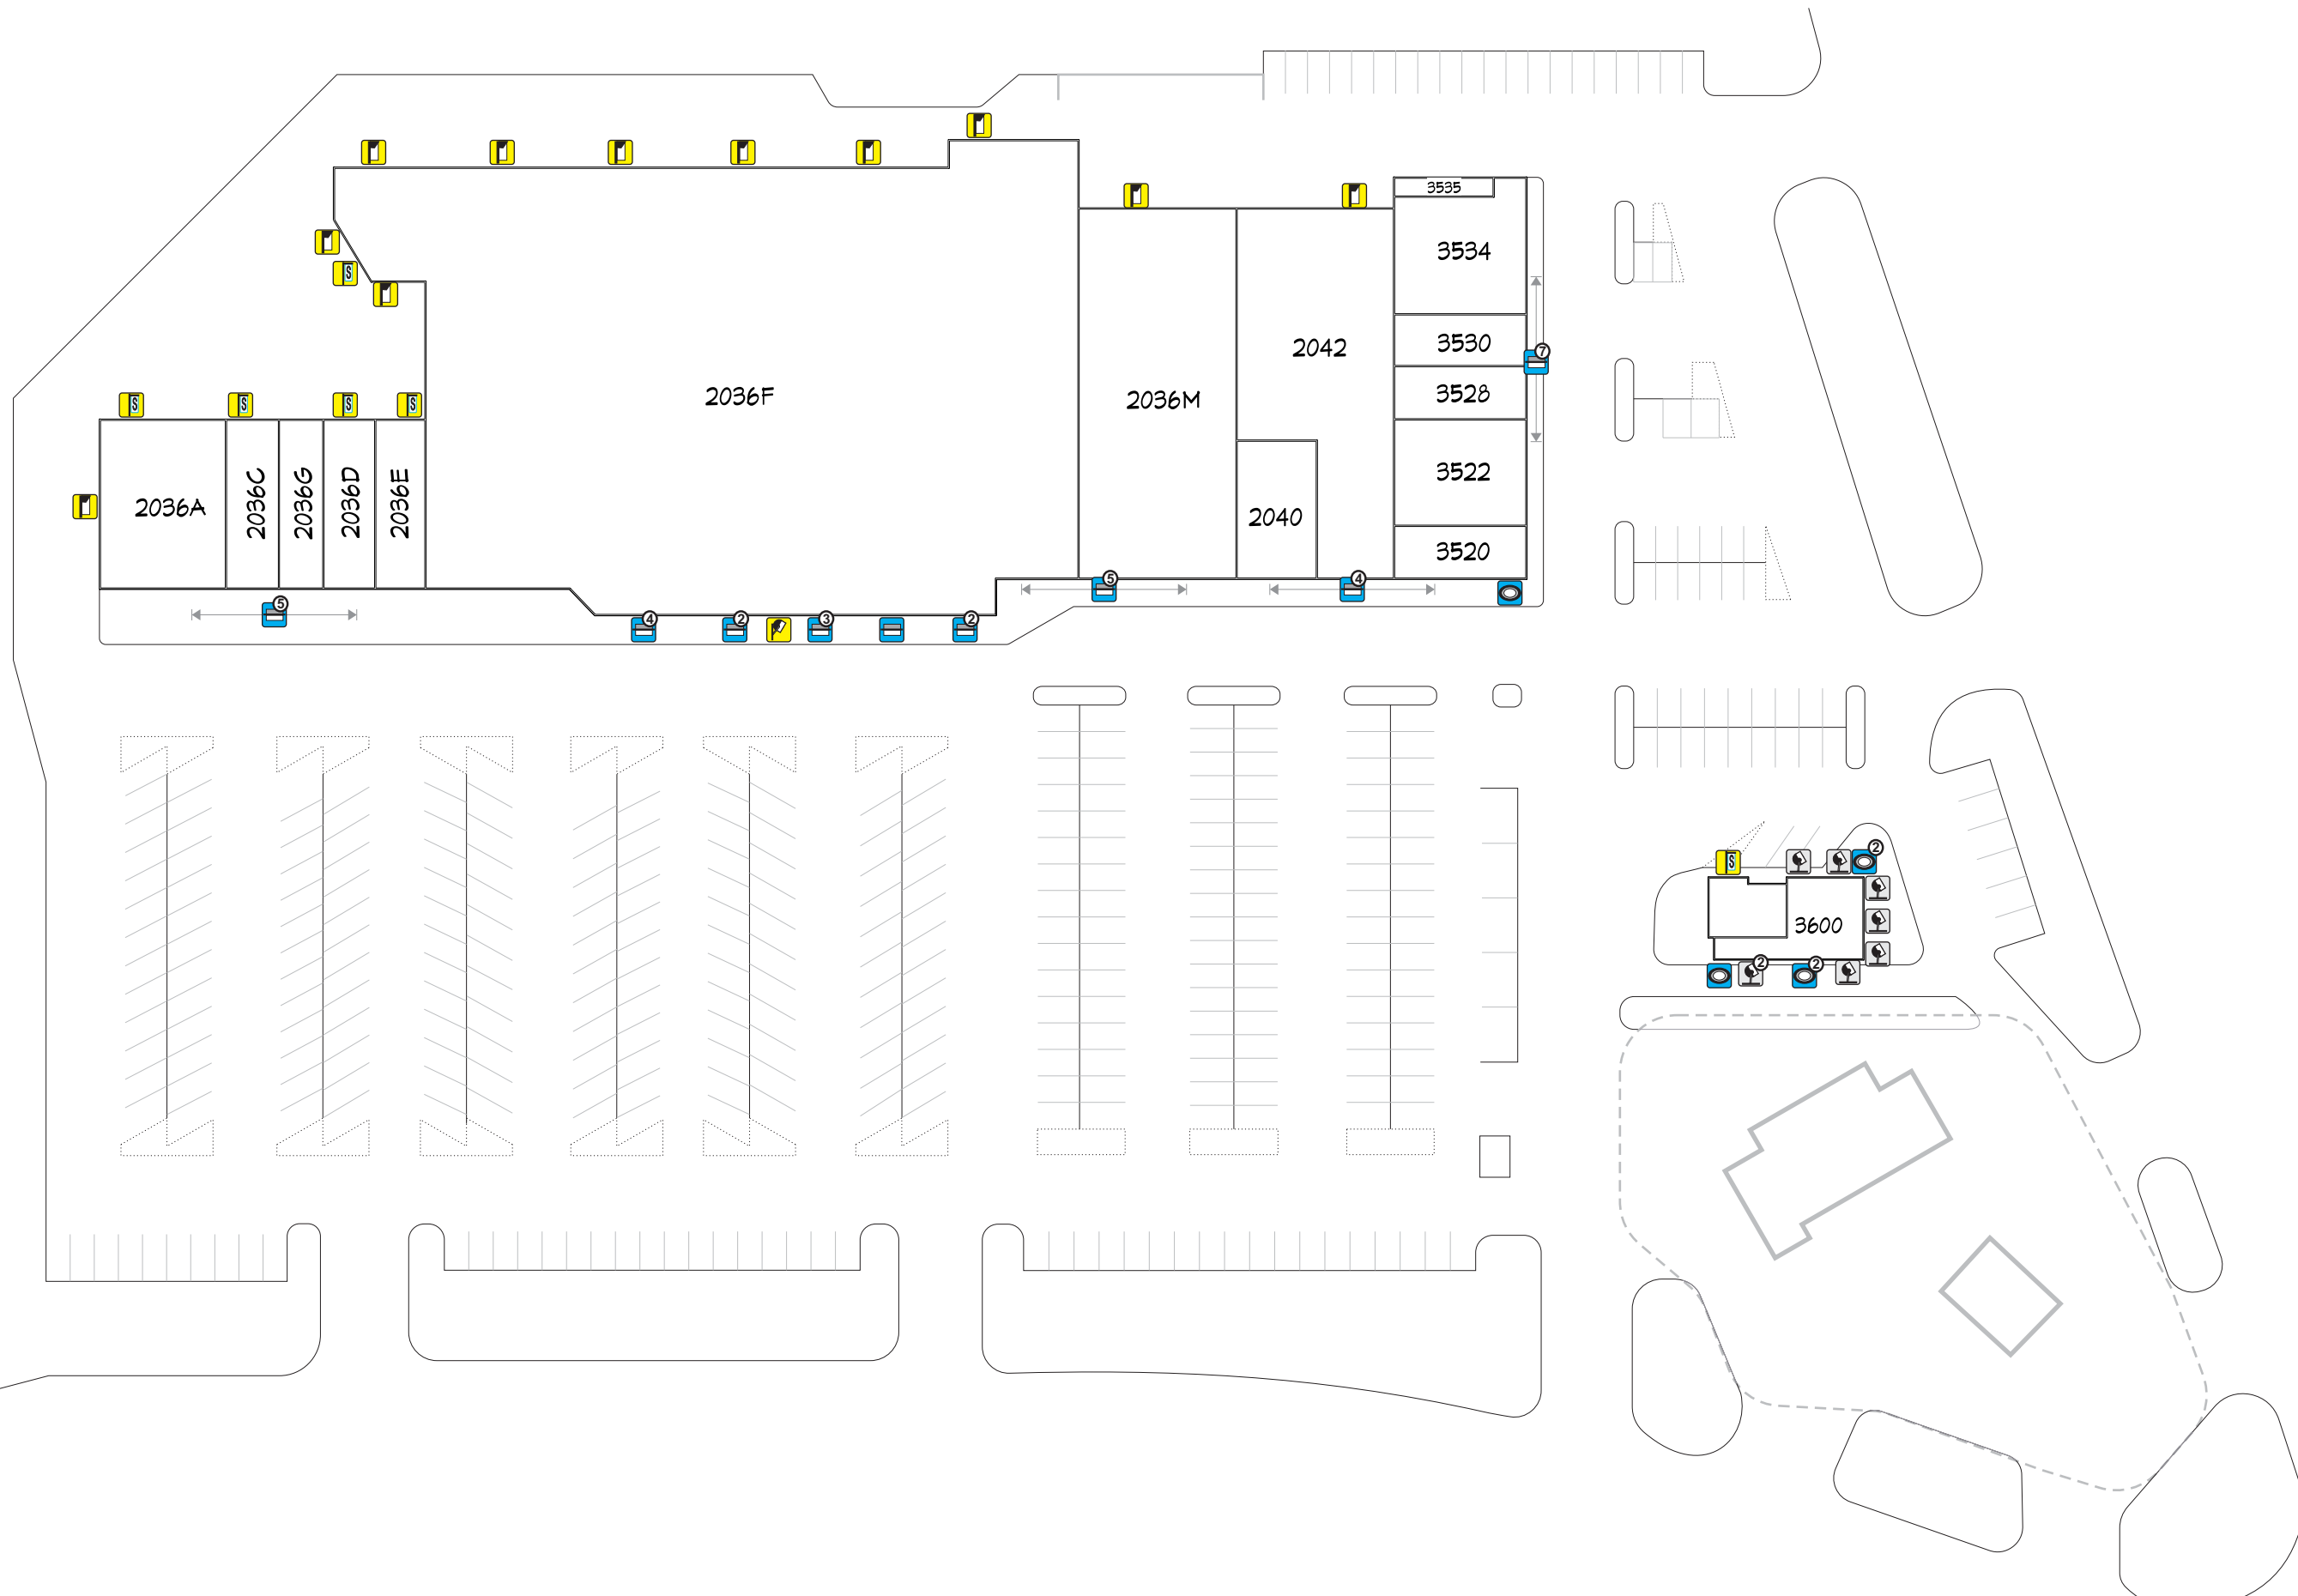

Customer Logo Here

- BLANK
- KEY MEAS.
- PARKING
- VISUALEYES
- DRAINAGE
- ELECTRIC
- FIRE
- GAS
- LANDSCAPE
- LIGHTS BLDG
- LIGHTS PARK
- MARKING
- PHYSICAL
- SIGNAGE
- WASTE
- WATER

PROPERTY NAME	
Client Name	
Lighting (Building) Plan	
CI-yy-xxxx-009	CAOILTE www.caoilte.com
Rev. 0	
Date: 7/1/2020	